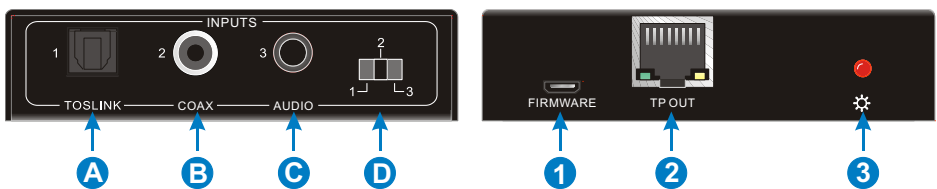

Features

- Three audio inputs can be switched: TOSLINK/COAX/Stereo.
- Three audio synchronous outputs: TOSLINK, COAX & RCA (L+R).
- The Transmitter is powered by the Receiver 12VDC by PoC technology.
- The transmission distance of Stereo audio signal can up to 170m over a single CATx cable, and the TOSLINK, COAX audio signal up to 290m.

Panel Description

Transmitter

Front Panel	A. TOSLINK digital audio input port, connects to audio source.
	B. COAX digital audio input port, connects to audio source.
	C. Stereo audio input port, connects to audio source.
	D. DIP switcher for selecting audio input source.
Rear Panel	1. Micro USB port for updating firmware.
	2. RJ45 ports, connects to the "TP IN" port of Receiver.
	3. Red power indicator.