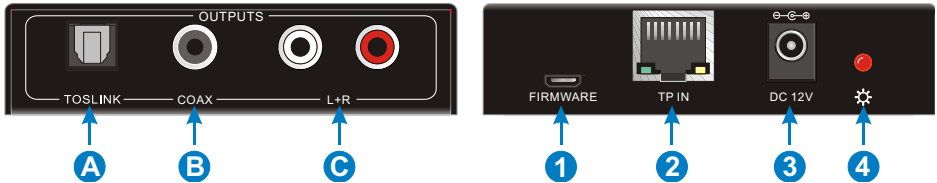

Features

- Three audio inputs can be switched: TOSLINK/COAX/Stereo.
- Three audio synchronous outputs: TOSLINK, COAX & RCA (L+R).
- The Transmitter is powered by the Receiver 12VDC by PoC technology.
- The transmission distance of Stereo audio signal can up to 170m over a single CATx cable, and the TOSLINK, COAX audio signal up to 290m.

Panel Description

Transmitter

Front Panel	A. TOSLINK digital audio input port, connects to audio source.
	B. COAX digital audio input port, connects to audio source.
	C. Stereo audio input port, connects to audio source.
	D. DIP switcher for selecting audio input source.
Rear Panel	1. Micro USB port for updating firmware.
	2. RJ45 ports, connects to the "TP IN" port of Receiver.
	3. Red power indicator.

Audio Extender

Receiver

Front Panel	A. TOSLINK digital audio output port, connects to audio output device for playing.
	B. COAX digital audio output port, connects to audio output device for playing.
	C. RCA (L+R) audio output port, connects to audio output device for playing.
Rear Panel	1. Micro USB port for updating firmware.
	2. RJ45 ports, connects to the "TP OUT" port of Transmitter.
	3. Power port, connects to 12VDC power adaptor.
	4. Red power indicator.